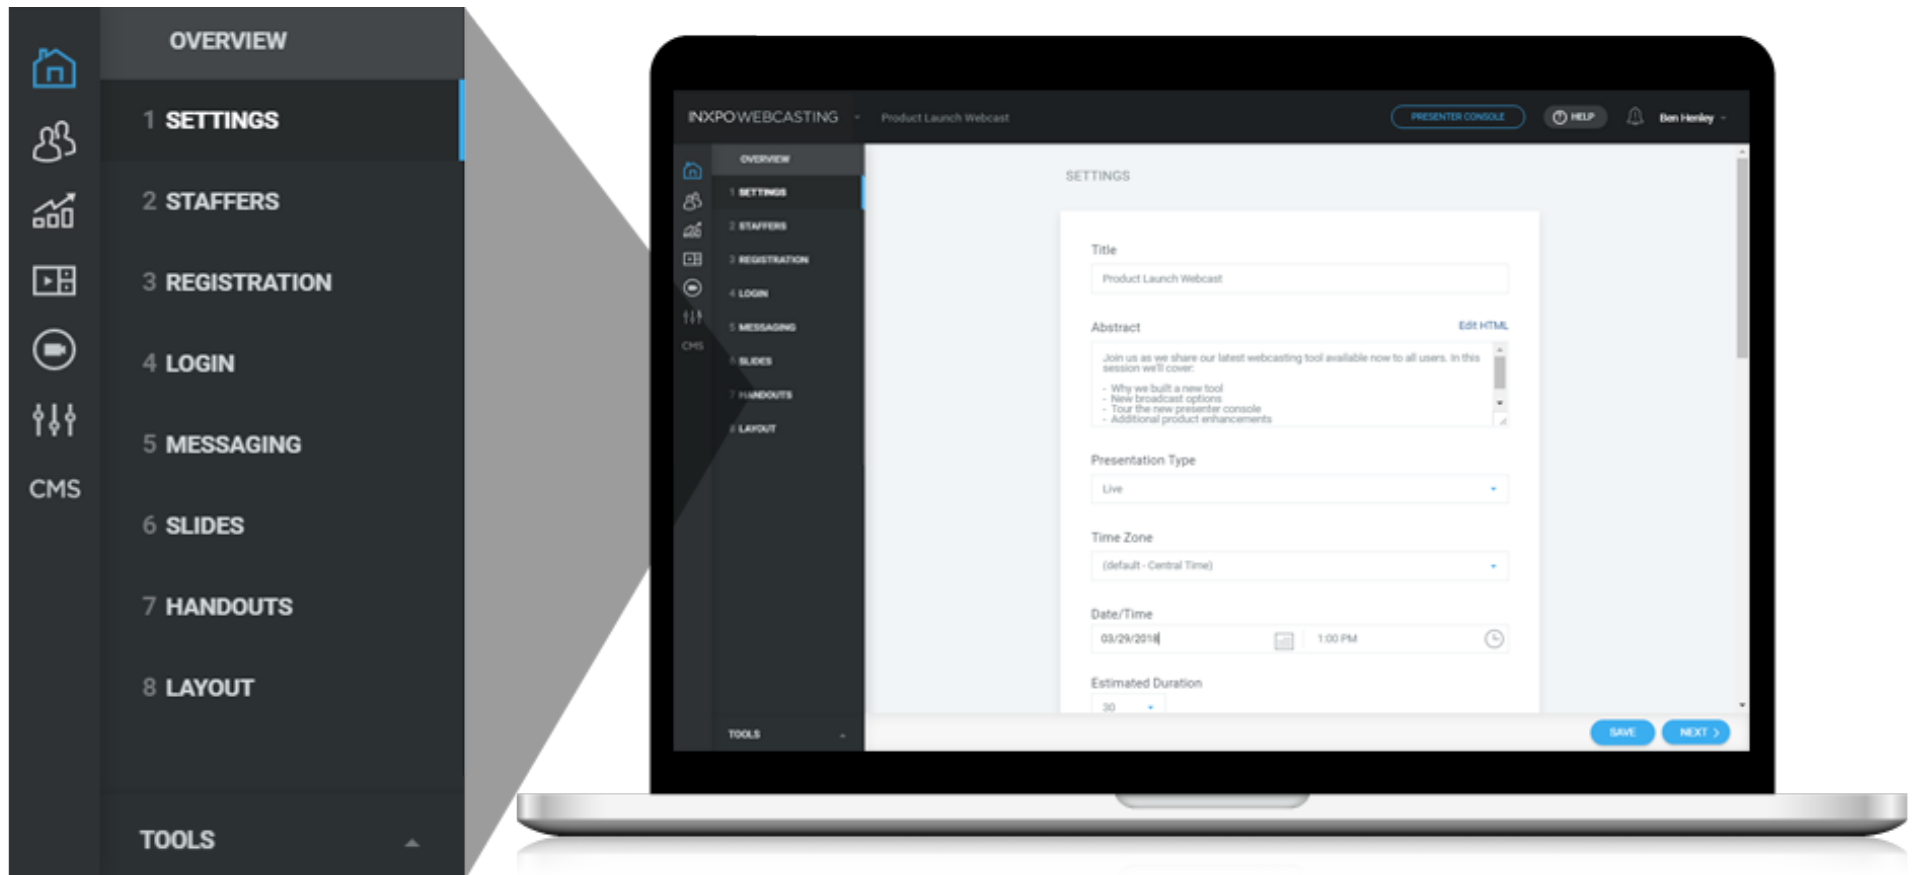

Overview

INXPO recognizes that getting information out in a timely manner to your key stakeholders is important, especially when presenting information to employees, customers, and potential clients. Our builder tool, empowers you to **create stand-alone webcasts quickly and easily** while incorporating highly engaging, interactive features such as polling, Q&A, and live chat.

Key Features

The webcast builder puts you in the driver's seat to create powerful and interactive webcasts with a few clicks of your mouse.

Benefits of the Webcast Builder:

-  Flexible template options for a personalized webcast experience
-  Unlimited email promotions, reminders and follow-up
-  Personalized email, login and registration pages
-  Quick Start Guide to get you acquainted fast
-  Individual level access for speakers, moderators and attendees
-  Streamlined marketing automation and CRM integrations
-  Interactive panels for maximum social engagement
-  CPE tracking allows the administrator to configure requirements needed to earn a certificate and track progress
-  Animated slides, videos, polling, group chat, screen share and interactive Q&A