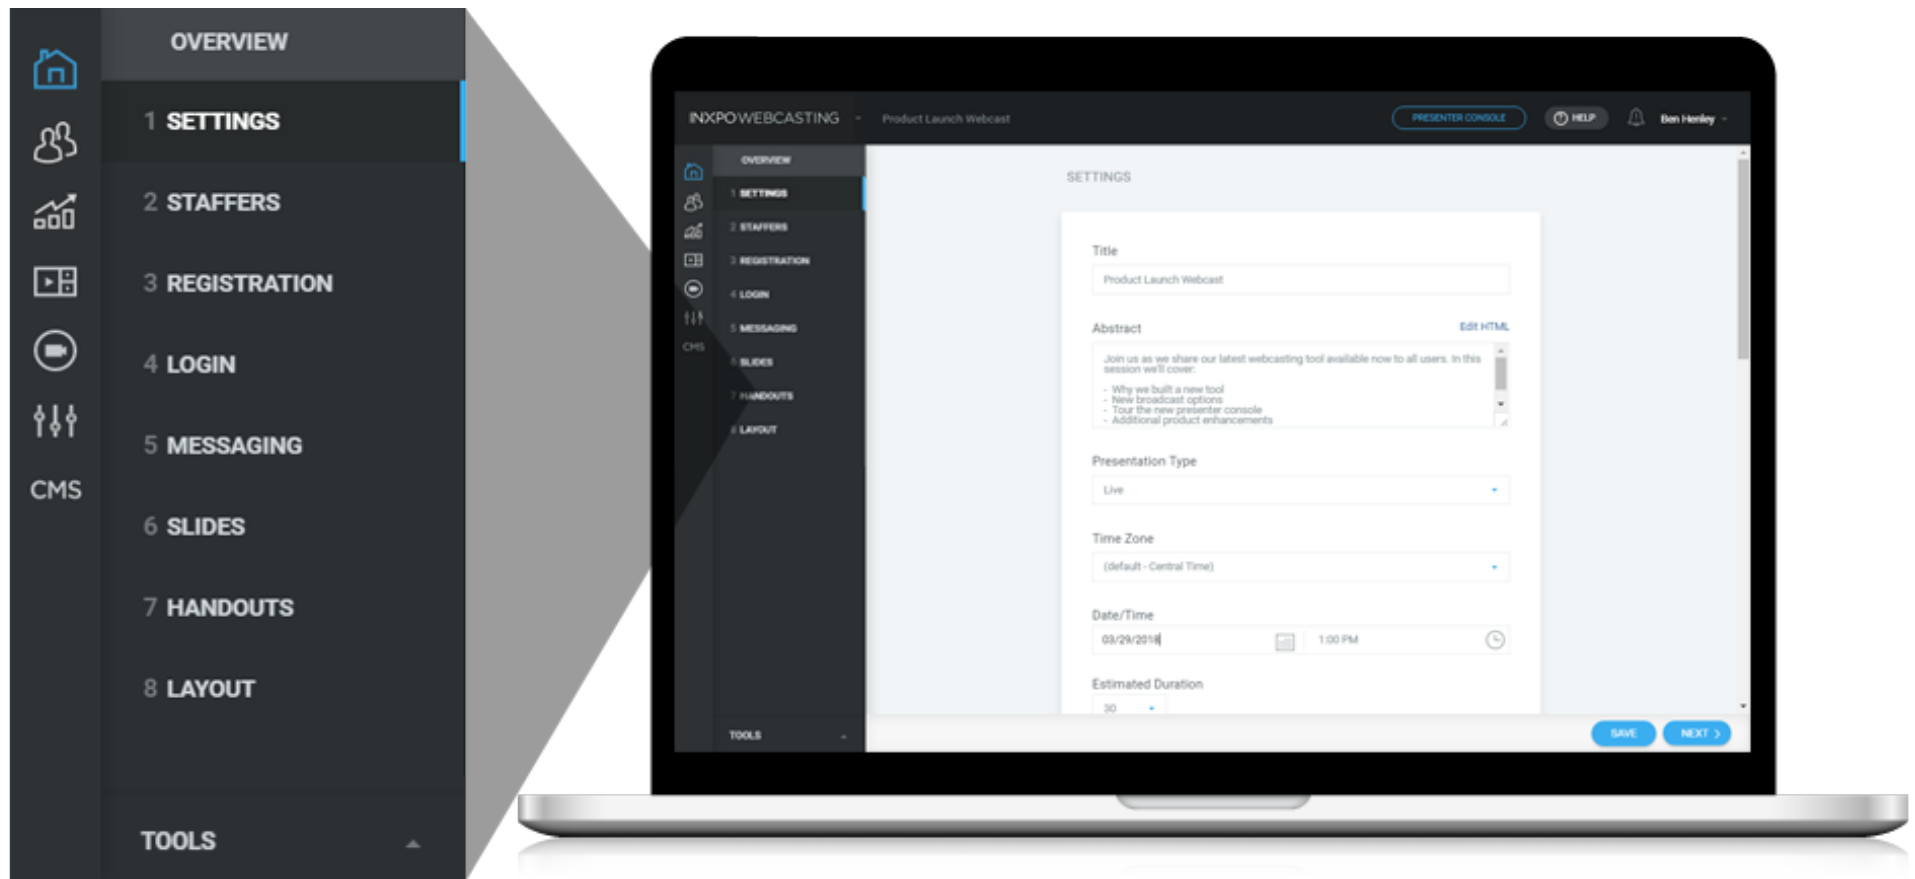

Overview

We recognize that getting information out in a timely manner to your key stakeholders is important - especially when presenting information to employees, customers and potential clients. Our **Webcast Builder** tool empowers you to create stand-alone webcasts quickly and easily while incorporating engaging, interactive features such as polling, Q&A and live chat.

Key Features

The Webcast Builder puts you in the driver's seat to create powerful and interactive webcasts with a few clicks.

Benefits of the Webcast Builder:

-  Flexible template options for a personalized webcast experience
-  Unlimited email promotions, reminders and follow-up
-  Personalized email, login and registration pages
-  Quick Start Guide to help you get acquainted
-  Individual level access for speakers, moderators and attendees
-  Streamlined marketing automation and CRM integrations
-  Interactive panels for maximum social engagement
-  CPE tracking allows the administrator to configure requirements needed to earn a certificate and track progress
-  Animated slides, videos, polling, group chat, screen share and interactive Q&A